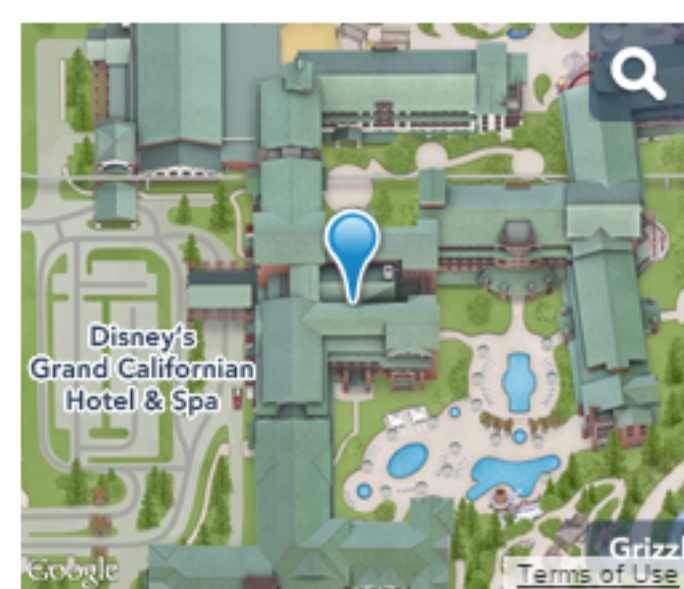

[Learn more about recreation at Disney's Grand Californian Hotel & Spa.](#)

Why Stay at a Hotel of the Disneyland Resort?

With a valid park ticket, take advantage of a convenient entrance to [Disney California Adventure Park](#) at Disney's Grand Californian Hotel & Spa and [enjoy early admission to the parks](#)—plus experience the legendary quality and service Disney is known for.

[Discover the benefits of staying at a hotel of the Disneyland Resort.](#)

Map

Hotel Address

1600 S. Disneyland Drive
Anaheim, California 92802
(714) 635-2300

Valet and Self-Parking Available
[Get Directions](#)